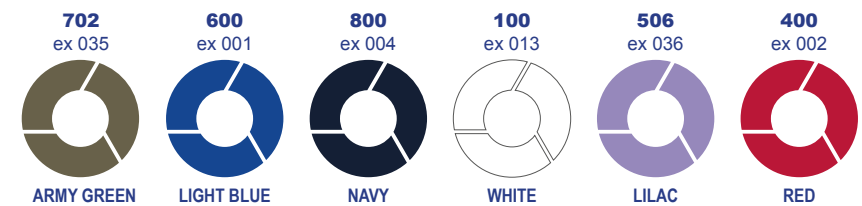

LIGHTWEIGHT CAP

ART.02U500008
ex 141

AVAILABLE COLOURS