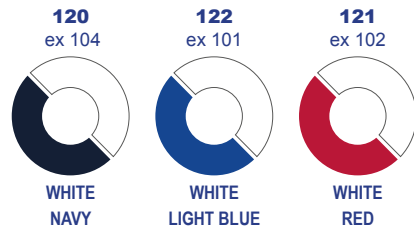

AVAILABLE COLOURS