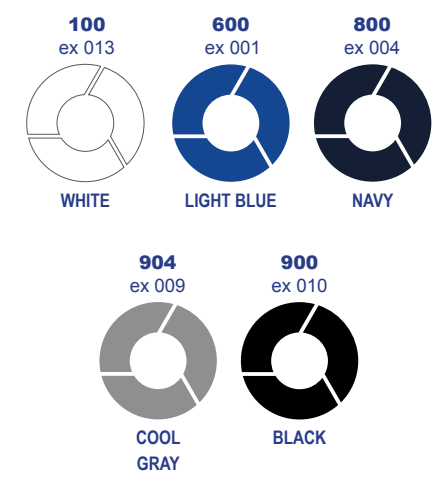

COMPRESSION FIT THERMAL BASELAYER
THE REGULAR FIT SKIMS THE BODY
FOR AN UNRESTRICTED FEEL AND
A LIGHTWEIGHT COMFORT

LONG SLEEVE TOP
ART.01M300004
ex 063
SIZE FROM: XS TO 5XL

AVAILABLE COLOUR

AVAILABLE COLOURS