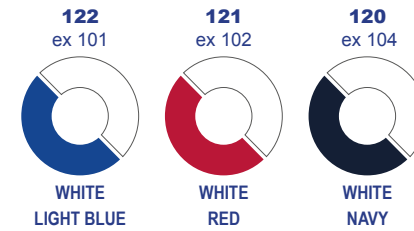

AVAILABLE COLOURS