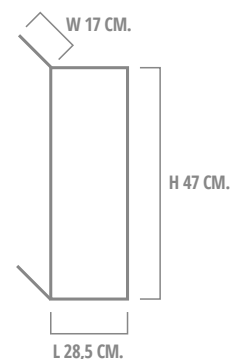

PRO RANGE BACKPACK

CAPACITY 23 LITERS

ART.02U600012
ex 258

NEW

AVAILABLE COLOUR

900
ex 010

BLACK

WEEKENDER BAG