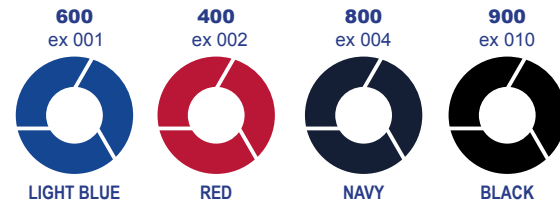

AVAILABLE COLOURS