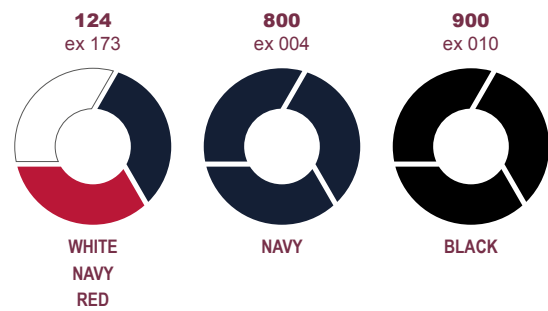

AVAILABLE COLOURS