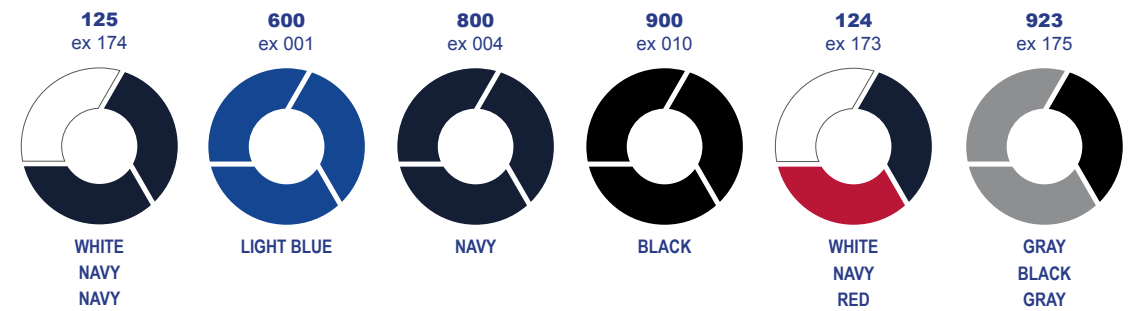

AVAILABLE COLOURS

AVAILABLE COLOURS

WOMEN'S
RIO EVOLUTION SKEET
 ART.01W100010
 ex 041

SIZE FROM: 34 TO 56
 FOR SMALLER OR LARGER SIZES PLEASE CONTACT US

BREATHABLE AND FAST DRYING FABRIC
 YKK® DOUBLE ZIPPER
 ELASTIC JERSEY SIDES FOR MAXIMUM COMFORT
 PRINTABLE PERSONALIZED OPTION
 UV RESISTANT FABRIC
 MACHINE WASHABLE

SIZE FROM: 40 TO 72
 FOR SMALLER OR LARGER SIZES PLEASE CONTACT US

AVAILABLE COLOURS

AVAILABLE COLOURS

WOMEN'S SPORTING PRO

ART.01W100008
ex 039

SIZE FROM: XS TO 3 XL
FOR SMALLER OR LARGER SIZES PLEASE CONTACT US