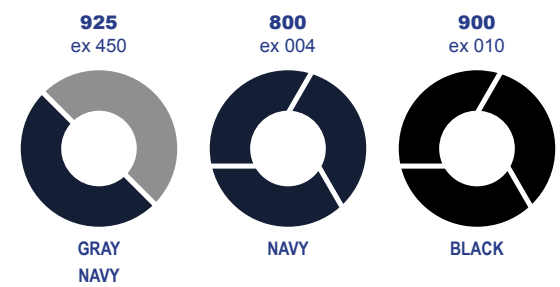

SPORTING PRO

ART.01M100013
ex 038

SIZE FROM: XS TO 5XL
FOR SMALLER OR LARGER SIZES PLEASE CONTACT US

AVAILABLE COLOUR

AVAILABLE COLOURS

AVAILABLE COLOURS

AVAILABLE COLOURS

TK PRO TRAP