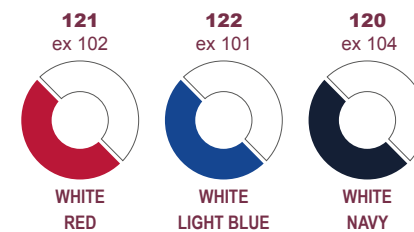

AVAILABLE COLOURS

AVAILABLE COLOURS

SPORT T-SHIRT

ART.01M300003 ex 062 SIZE FROM: XS TO 5XL

MICRO MESH IS A HIGH-PERFORMANCE FABRIC DESIGN THAT GIVES YOU A LOCKED-IN FIT AND SUPPORTIVE FEEL THAT MOVES WITH YOU, NOT AGAINST YOU