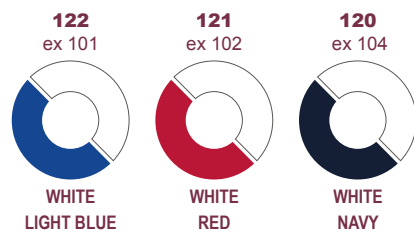

AVAILABLE COLOURS

AVAILABLE COLOURS

SPORT T-SHIRT

ART.01M300003 ex 062 SIZE FROM: XS TO 5XL

MICRO MESH IS A HIGH-PERFORMANCE FABRIC DESIGN THAT GIVES YOU A LOCKED-IN FIT AND SUPPORTIVE FEEL THAT MOVES WITH YOU, NOT AGAINST YOU