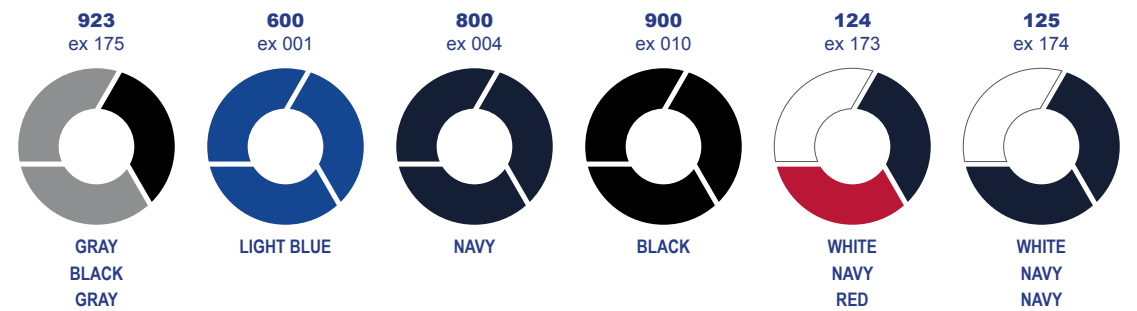

AVAILABLE COLOURS

AVAILABLE COLOURS

WOMEN'S
RIO EVOLUTION SKEET
 ART.01W100010
 ex 041

SIZE FROM: 34 TO 56
 FOR SMALLER OR LARGER SIZES PLEASE CONTACT US

BREATHABLE AND FAST DRYING FABRIC
 YKK® DOUBLE ZIPPER
 ELASTIC JERSEY SIDES FOR MAXIMUM COMFORT
 PRINTABLE PERSONALIZED OPTION
 UV RESISTANT FABRIC
 MACHINE WASHABLE