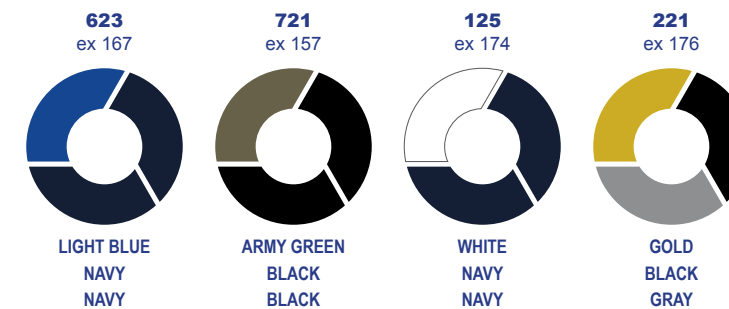

SPORTING PRO

ART.01M100013
ex 038

SIZE FROM: XS TO 5XL
FOR SMALLER OR LARGER SIZES PLEASE CONTACT US

AVAILABLE COLOUR

AVAILABLE COLOURS

AVAILABLE COLOURS

AVAILABLE COLOURS

TK PRO TRAP