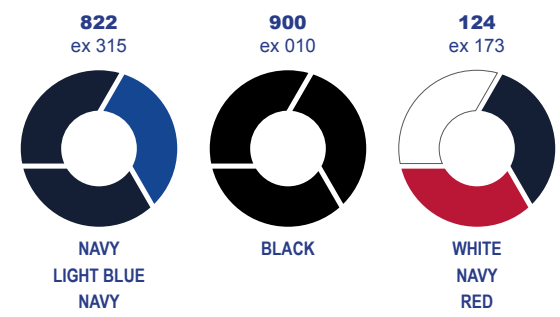

SPORTING PRO

ART.01M100013
ex 038

SIZE FROM: XS TO 5XL
FOR SMALLER OR LARGER SIZES PLEASE CONTACT US

AVAILABLE COLOUR

AVAILABLE COLOURS

AVAILABLE COLOURS

AVAILABLE COLOURS

TK PRO TRAP