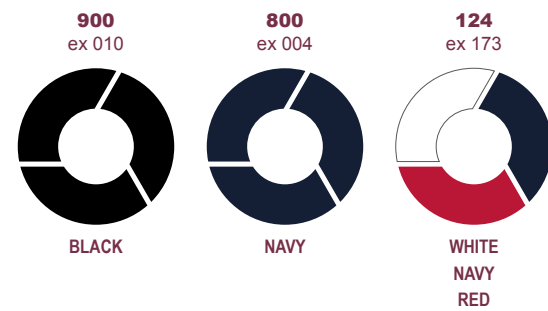

AVAILABLE COLOURS