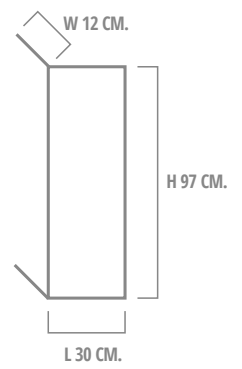

ROLLER BAG V2

ART.02U600010
ex 251

HARD BOTTOM BAG

SPORT BAG

ART.02U600005
ex 239

924
ex 449

128
ex 158

900
ex 010